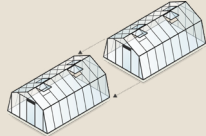

Shipping, tax and installation excluded. Please ask for a quote.

3rd TANK Module

- 3rd tank and wood structure
- 70W pump and filtration extension
- 20 additional Vertical ZipGrow towers

€ 1,500

DOUBLE GREENHOUSE Module